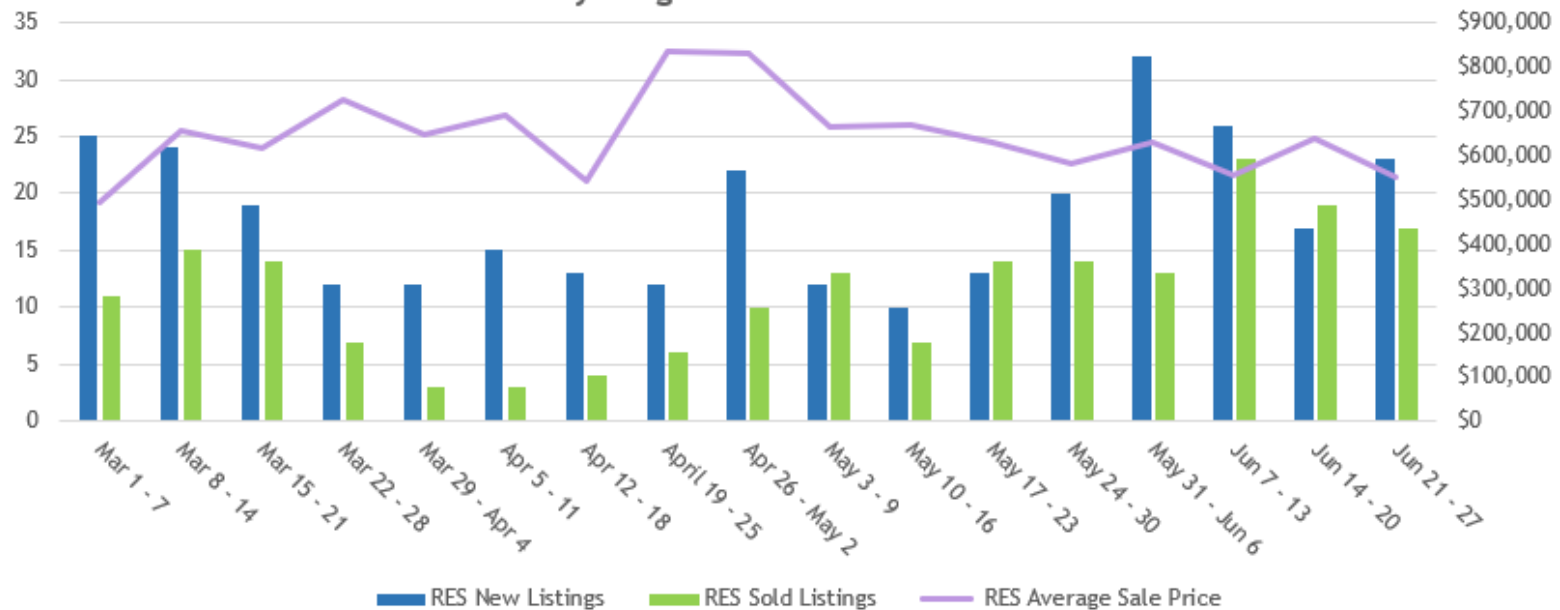

RAHB Weekly Trends

March, April and May 2020

RAHB Weekly Hamilton Residential Data Trends

RAHB Weekly Burlington Residential Data Trends

*Trends are calculated from data collected through RAHB's MLS®

RAHB Weekly Trends

March, April and May 2020

RAHB Weekly Haldimand Residential Data Trends

RAHB Weekly Niagara North Residential Data Trends

*Trends are calculated from data collected through RAHB's MLS®